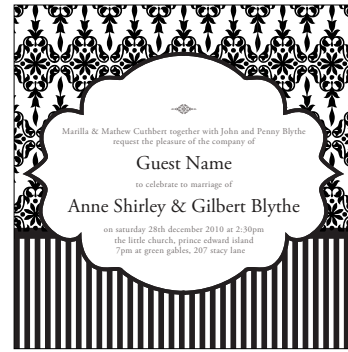

Wharf Package Designs